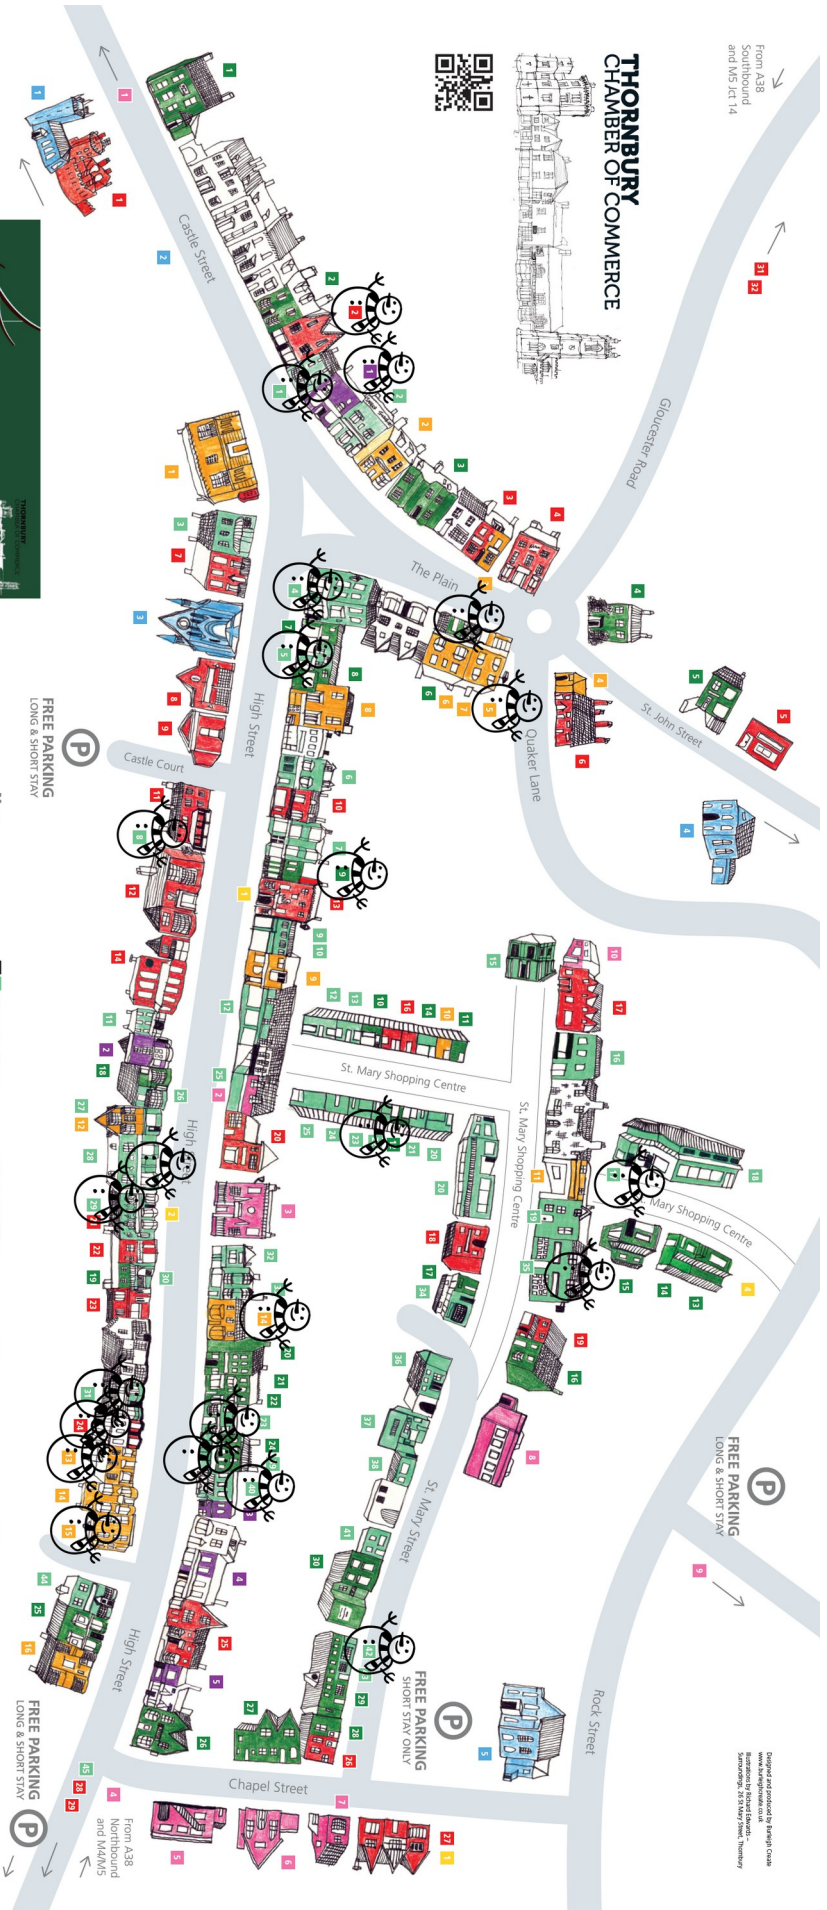

From A38
Southbound
and M5 JCT 14

THORNBURY CHAMBER OF COMMERCE

DO YOU WANT TO FIND A SNOWMAN?

From 18th Dec - 4th Jan,
snowy can be found in many
Thornbury business windows
getting ready for Christmas
and having fun

**Find out more at
MYTHORNBURY.CO.UK**

1. **Key**
2. 24 Thornbury Chamber of Commerce Member
   - Stops
   - Hospitality
   - Health & Beauty
   - Estates Agents
   - Legal, Professional & Financial Services
   - Community
   - Churches
   - Community Loos
3. **Hospitality**
4. 7 Casa La Cucina Italiana
   - 10 Charcoal Grill - Café
   - 27 Lee's Mendi a Shoe
   - 28 Lions Bookshop - Charity Books
   - 29 Lolly Lou Yarns
   - 30 M&CO - Clothing
   - 31 Mint Puffs
   - 32 Multiple Scientists People's Help
   - 33 News 4 You - Newspaper
   - 34 Orlain
   - 35 Papilio at Heritage - Home & Gifts
   - 36 Parsons Jewellers
   - 37 PPSA - Charity
   - 38 Rose & Rex - Gifts and Toys
   - 39 Savers - Health Home & Beauty
   - 40 Sawery & Son - Locksmith
   - 41 St Peter's Hospice - Charity
   - 42 Style Shoes
   - 43 Surroundings - Gifts and Framing
   - 44 Tesco - Supermarket
   - 45 The Card Factory
   - 46 The White Loft - Pub
   - 47 The Hive - Gifts and Art
   - 48 Thornbury Gardens Shop
   - 49 Timbercraft - Kitchens
   - 50 TUI - Travel Agent
   - 51 VHS Smith
   - 52 Wildings - Gifts and Kitchenware
5. **Health & Beauty**
6. 11 Amelia Davies Osteopathy
   - 12 Armstrong & North - Opticians
   - 13 Bank Cottage Dental Practice
   - 14 Boots Chemist
   - 15 Byatt & Co - Hairdresser
   - 16 Christopher's Barber Shop
   - 17 Craig Spym Barbers
   - 18 Elle Fitness
   - 19 Gigg's Hair & Beauty
   - 20 Heeres - Hairdresser
   - 21 Joelle Hair & Beauty
   - 22 Johnson & Furze Opticians
   - 23 Le Beau Soel - Sunbeds and Nails
   - 24 Loyell Pharmacy
   - 25 Loyal's Pharmacy
   - 26 Orlain - Chiropractor and Physiotherapy
   - 27 Reflections - Hairdressers
   - 28 Rowe Veterinary Group
   - 29 Sham-pooches - Dog Groomers
   - 30 Specwaves
   - 31 St Mary Street Surgery
   - 32 The Thornbury Clinic - Physical Therapy
7. **Legal, Professional & Financial Services**
8. 1 Acorn Recruitment Agency
   - 2 Baram & Kroy - Solicitors
   - 3 Cadman Wealth Planning
   - 4 Hisco Bank
   - 5 Innotech Ltd - Workforce
   - 6 J & J Galloway Funeral Directors
   - 7 JCT Design - Architects
   - 8 Loyell Bank
   - 9 Messrs Accountants
   - 10 National Westminster Bank
   - 11 Sampson Solicitors
   - 12 Star Legal Solutions
   - 13 Thornbury Tax Savers
9. **Community**
10. 1 Age UK
    - 2 Armstrong Hall
    - 3 Bain Tumour Support - Charity
    - 4 Jigsaw - Charity
    - 5 NHS Outpatients Clinic
    - 6 The Charity
    - 7 Thornbury Library
    - 8 Thornbury Museum
    - 9 Town Hall
    - 10 Turnberry's
11. **Churches**
12. 1 Christ The King RC Church
    - 2 St Mary's Church CE
    - 3 Thornbury Baptist Church
    - 4 Thornbury Methodist Church
    - 5 Thornbury United Reformed Church
13. **Community Loos**
14. 1 Papilio at Heritage
    - 2 St Mary's Church CE
    - 3 The Swan Inn
    - 4 The Whitehead